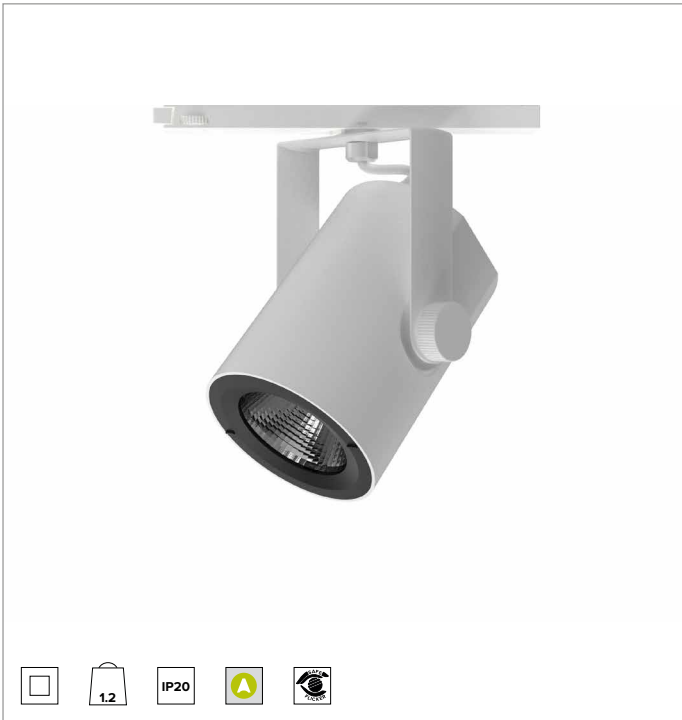

### Professional adjustable LED projector

	4000K	H(m)	D(m)	Emax(lx)		
	Ra90		25°			
Fixture Power	41W	1	0.44	17411		
Source Flux	5119lm	2	0.88	4353		
Fixture Flux	4333lm	3	1.32	1935		
Efficacy	105lm/W	4	1.76	1088		
TS833	Imax=3401cd/klm	Imax	17411cd	5	2.20	696

**Colour and finish:** Plaster white

**Dimensions:** 115

**Weight:** 1.2Kg

**Degree of protection:** IP20