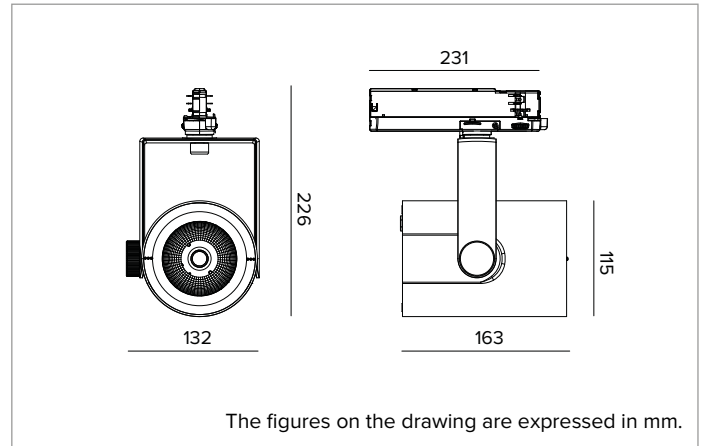

### Professional adjustable LED projector

	4000K	H(m)	D(m)	Emax(lx)		
	Ra90		25°			
Fixture Power	41W	1	0.44	17411		
Source Flux	5119lm	2	0.88	4353		
Fixture Flux	4333lm	3	1.32	1935		
Efficacy	105lm/W	4	1.76	1088		
TS833	Imax=3401cd/klm	Imax	17411cd	5	2.20	696

**Colour and finish:** Plaster white

**Dimensions:** 115

**Weight:** 1.2Kg

**Degree of protection:** IP20